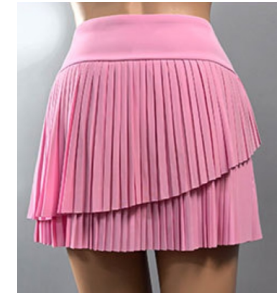

Size: S-M-L-XL

QTY	PRICE
250pcs	5.9 usd/pcs

Item No. DKQ8185

Fabric: 75%nylon 25%spandex

Size: S-M-L-XL

QTY	PRICE
250pcs	7.64 usd/pcs

Item No.BZQ8199

Fabric: 82%polyester 18%spandex