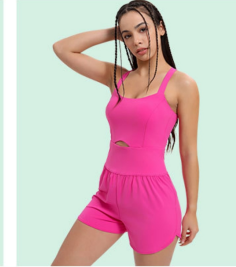

New Dress

Item No. DQK8116

Fabric: 82%polyester 18%spandex

lining: 95%rayon 5%spandex

Size: S-M-L-XL-2XL

QTY	PRICE
250pcs	8.2 usd/pcs

Item No. DBX8141

Fabric: 87%nylon 13%spandex

Size: S-M-L-XL

QTY	PRICE
250pcs	4.4 usd/pcs

Item No. LYQ81728(dress + shorts)

Fabric: 79%nylon 21%spandex

Size: S-M-L-XL

QTY	PRICE
250pcs	13.1 usd/pcs

Item No. LYK8188

Fabric: 76%nylon 24%spandex

Size: S-M-L-XL

QTY	PRICE
250pcs	12.05 usd/pcs

Item No. LTQ081(dress + shorts)
Fabric: 85%polyester 15%spandex
Size: S-M-L-XL

QTY	PRICE
250pcs	9.8 usd/pcs

Item No. LYQ8171+DK8173

Fabric: 79%nylon 21%spandex

Size: S-M-L-XL

QTY	PRICE
250pcs	11.73 usd/pcs

Item No. YJ819

Fabric: 75%nylon 25%spandex

Size: S-M-L-XL

QTY	PRICE
bra	5.84 usd/pcs
dress	6.78 usd/pcs

Item No. DQK8144

Fabric: 82%polyester 18%spandex