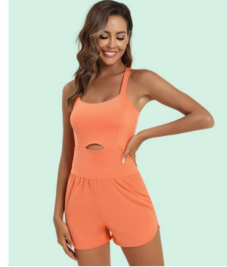

New Dress

Item No. DQK8116

Fabric: 82%polyester 18%spandex

lining: 95%rayon 5%spandex

Size: S-M-L-XL-2XL

QTY	PRICE
250pcs	8.2 usd/pcs

Item No. DBX8141

Fabric: 87%nylon 13%spandex

Size: S-M-L-XL

QTY	PRICE
250pcs	4.4 usd/pcs

Item No. LYQ81728(dress + shorts)

Fabric: 79%nylon 21%spandex

Size: S-M-L-XL

QTY	PRICE
250pcs	13.1 usd/pcs

Item No. LYK8188

Fabric: 76%nylon 24%spandex

Size: S-M-L-XL

QTY	PRICE
250pcs	12.05 usd/pcs

Item No. LTQ081(dress + shorts)
Fabric: 85%polyester 15%spandex
Size: S-M-L-XL

QTY	PRICE
250pcs	9.8 usd/pcs

Item No. LYQ8171+DK8173

Fabric: 79%nylon 21%spandex