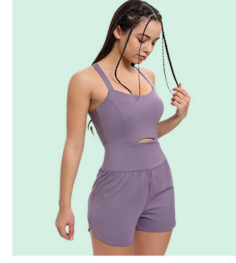

New Dress

Item No. DQK8116

Fabric: 82%polyester 18%spandex

lining: 95%rayon 5%spandex

Size: S-M-L-XL-2XL

QTY	PRICE
250pcs	8.2 usd/pcs

Item No. DBX8141

Fabric: 87%nylon 13%spandex

Size: S-M-L-XL

QTY	PRICE
250pcs	4.4 usd/pcs

Item No. LYQ81728(dress + shorts)

Fabric: 79%nylon 21%spandex

Size: S-M-L-XL

QTY	PRICE
250pcs	13.1 usd/pcs

Item No. LYK8188

Fabric: 76%nylon 24%spandex