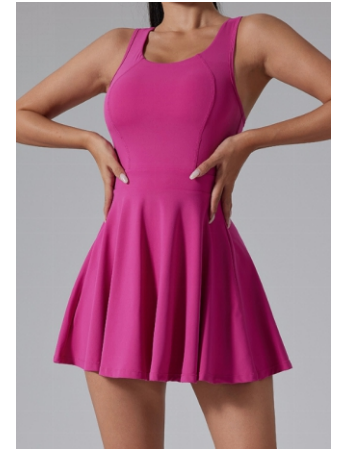

A woman with long brown hair is wearing a white sleeveless dress and a white visor. She is holding a golf club over her right shoulder with her left hand on her forehead. The background is a light beige color with a white geometric shape on the right side.

New Dress

Item No.F2165

Fabric: 75%nylon 25%spandex

Size: S-M-L

QTY	PRICE
sample price	12.7 usd/pcs

Item No. SY311

Fabric: 80%nylon 20%spandex

Size: S-M-L