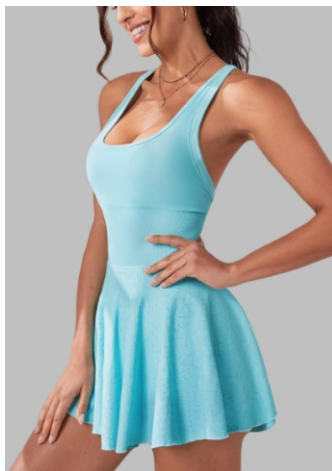

QTY	PRICE
sample price	14.7 usd/pcs

Item No. QS24109C

Fabric: 75%nylon 25%spandex

Size: S-M-L

QTY	PRICE
sample price	11.9 usd/pcs

Item No. 818

Fabric: 90%nylon 10%spandex

Size: S-M-L