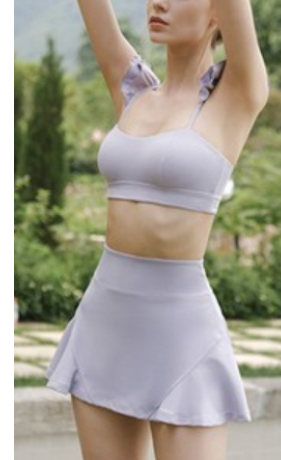

Item No. FNK-6604

Fabric: 75%nylon 25%spandex

Size: S-M-L

QTY	PRICE
sample price bra+dress	16.6 usd/pcs