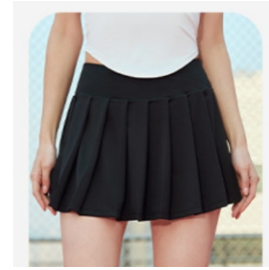

QTY	PRICE
sample price	4.8 usd/pcs

Item No. DS200

Fabric: 88%polyester 22%spandex

Size: S-M-L-XL

QTY	PRICE
sample price	5.9 usd/pcs

Item No. DSJ468

Fabric: 88%nylon 12%spandex

Size: S-M-L-XL