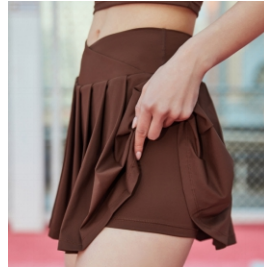

QTY	PRICE
sample price	4.8 usd/pcs

Item No. DS200

Fabric: 88%polyester 22%spandex

Size: S-M-L-XL

QTY	PRICE
sample price	5.9 usd/pcs

Item No. DSJ468

Fabric: 88%nylon 12%spandex

Size: S-M-L-XL