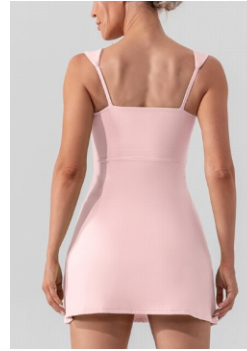

Item No. YW982L

Fabric: 75%nylon 25%spandex

Size: S-M-L-XL

QTY	PRICE
sample price	9.8 usd/pcs