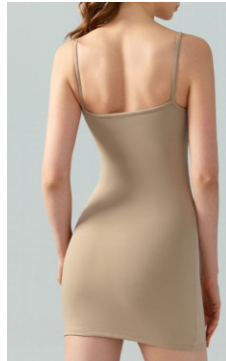

QTY	PRICE
sample price	8.7 usd/pcs

Item No. ZSJS

Fabric: 75%nylon 25%spandex
ribbed light weight

Size: S-M-L

QTY	PRICE
sample price	8.6 usd/pcs

Item No.DSJ723

Fabric: 90%polyester 10%spandex

Size: S-M-L-XL