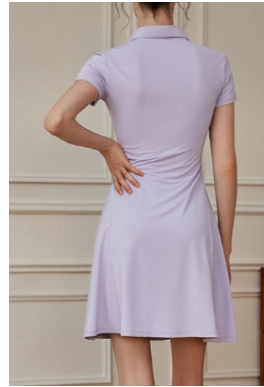

Item No. 319

Fabric: %nylon %spandex

Size: S-M-L-XL

QTY	PRICE
sample price	14.7 usd/pcs