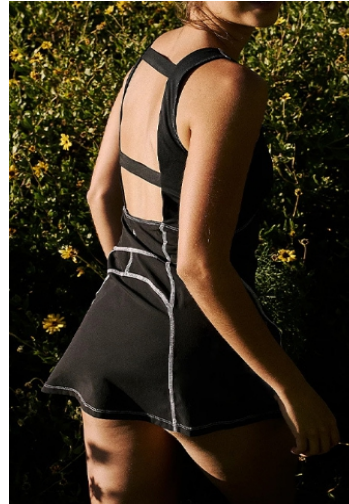

QTY	PRICE
sample price	8.9 usd/pcs

Item No. QS2442C

Fabric: 88%nylon 22%spandex

Size: S-M-L-XL

QTY	PRICE
sample price	12.7 usd/pcs

Item No. QS2462C

Fabric: 75%nylon 25%spandex

Size: S-M-L