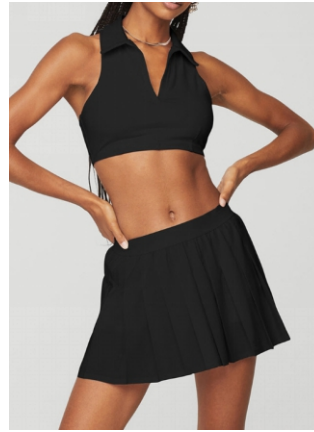

A woman with long dark hair is shown from the waist up, wearing a sleeveless, form-fitting, taupe-colored dress. She is holding a white hair iron with a black cord in her right hand. Her left hand is on her hip. The background is a plain, light gray. The image is framed with a white border that has a slight shadow effect.

QTY	PRICE
sample price	9.8 usd/pcs

Item No. DLT8718

Fabric: 90%polyester 10%spandex

Size: S-M-L-XL

QTY	PRICE
sample price	8.9 usd/pcs

Item No. DLT8716-2

Fabric: 92%rayon 8%spandex
ribbed light weight

Size: S-M-L-XL

QTY	PRICE
sample price	7.9 usd/pcs

Item No. DLT8716-1

Fabric: 92%rayon 8%spandex
ribbed light weight

Size: S-M-L-XL

QTY	PRICE
sample price	7.9 usd/pcs

Item No. QS2409C

Fabric: %nylon %spandex

Size: S-M-L

QTY	PRICE
sample price	12.7 usd/pcs

Item No. BT41515

Fabric: 82%nylon 18%spandex

Size: S-M-L

QTY	PRICE
sample price	BRA 8.1 usd/pcs DRESS 6.5usd/pcs

Item No. QS2487C

Fabric: 75%nylon 25%spandex

Size: S-M-L-XL