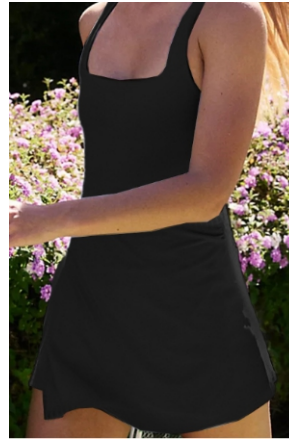

A woman with long dark hair is shown from the waist up, wearing a sleeveless, form-fitting, taupe-colored dress. She is holding a white hair iron with a black cord in her right hand. Her left hand is on her hip. The background is a plain, light gray. The image is framed with a white border that has a slight shadow effect.

QTY	PRICE
sample price	12.7 usd/pcs

Item No. BT41515

Fabric: 82%nylon 18%spandex

Size: S-M-L

QTY	PRICE
sample price	BRA 8.1 usd/pcs DRESS 6.5usd/pcs

Item No. QS2487C

Fabric: 75%nylon 25%spandex

Size: S-M-L-XL