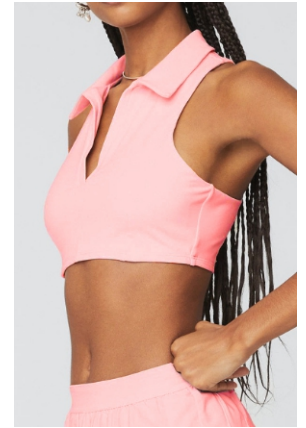

QTY	PRICE
sample price	9.8 usd/pcs

Item No. DLT8718

Fabric: 90%polyester 10%spandex

Size: S-M-L-XL

QTY	PRICE
sample price	8.9 usd/pcs

Item No. DLT8716-2

Fabric: 92%rayon 8%spandex
ribbed light weight

Size: S-M-L-XL

QTY	PRICE
sample price	7.9 usd/pcs

Item No. DLT8716-1

Fabric: 92%rayon 8%spandex
ribbed light weight

Size: S-M-L-XL

QTY	PRICE
sample price	7.9 usd/pcs

Item No. QS2409C

Fabric: %nylon %spandex

Size: S-M-L

QTY	PRICE
sample price	12.7 usd/pcs

Item No. BT41515

Fabric: 82%nylon 18%spandex

Size: S-M-L

QTY	PRICE
sample price	BRA 8.1 usd/pcs DRESS 6.5usd/pcs

Item No. QS2487C

Fabric: 75%nylon 25%spandex

Size: S-M-L-XL