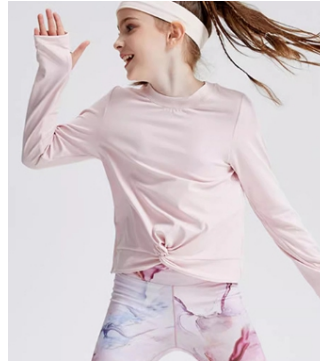

QTY	PRICE
1-20pcs	10.4 usd/pcs

Item No. 0618

Fabric: 88%polyester 12%spandex

Size: 110-120-130-140-150-160

QTY	PRICE
1-20pcs	8.6 usd/pcs

Item No.C10

Fabric: 75%nylon 25%spandex

Size: 110-120-130-140-150-160