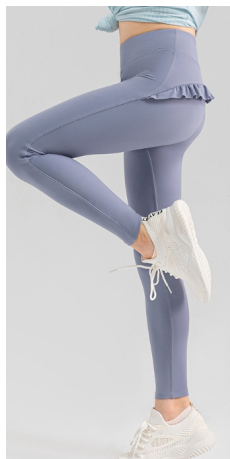

QTY	PRICE
1-20pcs	8.9 usd/pcs

Item No.23602 **FLEECE**

Fabric: 74% nylon 26%spandex

Size: 120-130-140-150

QTY	PRICE
1-20pcs	13.1 usd/pcs

Item No.33314

Fabric: 80% nylon 20%spandex

Size: 120-130-140-150

QTY	PRICE
1-20pcs	8.1 usd/pcs

Item No. 33105

Fabric: 88% nylon 12%spandex

Size: 120-130-140-150

QTY	PRICE
1-20pcs	5.8 usd/pcs

Item No.33319

Fabric: 80% nylon 20%spandex

Size: 120-130-140-150

QTY	PRICE
1-20pcs	9.4 usd/pcs

Item No.33311

Fabric: 80% nylon 20%spandex

Size: 120-130-140-150

QTY	PRICE
1-20pcs	8.5 usd/pcs

Item No. 23208

Fabric: 90% nylon 10%spandex

Size: 120-130-140-150