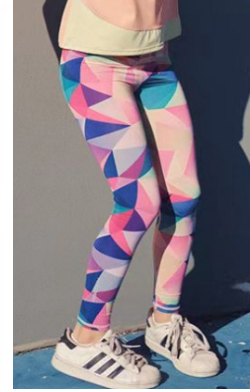

Kids Active Wear

Item No. JIAFU

Fabric: 80% nylon 20%spandex

Size: S-M-L-XL

QTY	PRICE
1-20pcs	14.3 usd/SET

Item No.jk02

Fabric: 75% nylon 25%spandex

Size: 2-4-6-8-10

QTY	PRICE
1-20pcs	14.3 usd/pcs

Item No.JF02

Fabric: 80% nylon 20%spandex

Size: S-M-L-XL

QTY	PRICE
1-20pcs	9.1 usd/pcs

Item No.FANSHE01

Fabric: 80% polyester 20%spandex

Size: 110-120-130-140-150-160

QTY	PRICE
1-20pcs	9.1 usd/pcs

Item No. Y107

Fabric: 80% nylon 20%spandex

Size: M 120-L 130-XL 150

QTY	PRICE
1-20pcs	9.1 usd/pcs

Item No.kd22108

Fabric: 80% polyester 20%spandex

Size: S-M-L-XL