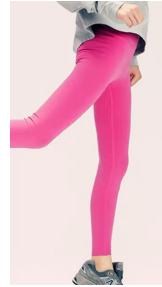

Item No. Y107

Fabric: 80% nylon 20%spandex

Size: M 120-L 130-XL 150

QTY	PRICE
1-20pcs	9.1 usd/pcs