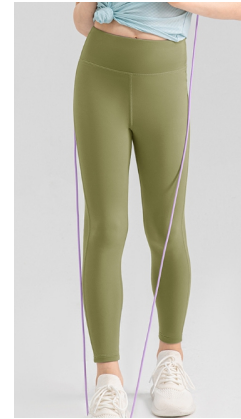

QTY	PRICE
1-20pcs	6.8 usd/pcs

Item No.33310

Fabric: 75% nylon 25%spandex

Size: 120-130-140-150

QTY	PRICE
1-20pcs	7.9 usd/pcs

Item No.23306 **FLEECE**

Fabric: 80% nylon 20%spandex

Size: 120-130-140-150

QTY	PRICE
1-20pcs	8.9 usd/pcs

Item No.23602 **FLEECE**

Fabric: 74% nylon 26%spandex

Size: 120-130-140-150

QTY	PRICE
1-20pcs	13.1 usd/pcs

Item No.33314

Fabric: 80% nylon 20%spandex

Size: 120-130-140-150

QTY	PRICE
1-20pcs	8.1 usd/pcs

Item No. 33105

Fabric: 88% nylon 12%spandex

Size: 120-130-140-150

QTY	PRICE
1-20pcs	5.8 usd/pcs

Item No.33319

Fabric: 80% nylon 20%spandex

Size: 120-130-140-150