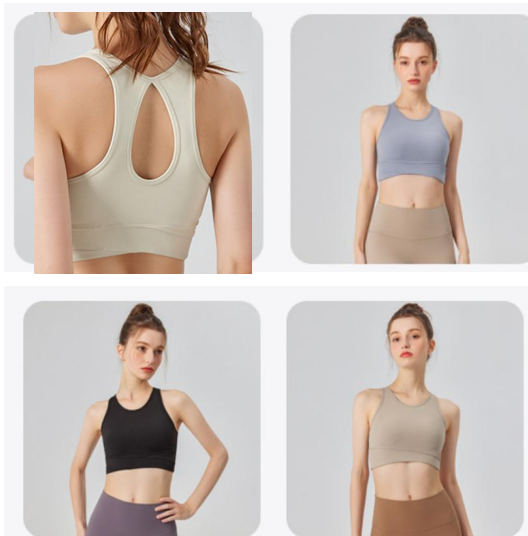

Item No. YW224
Fabric: 71%nylon 29%spandex
Size: S-M-L-XL

QTY	PRICE
sample price	7.2 usd/pcs