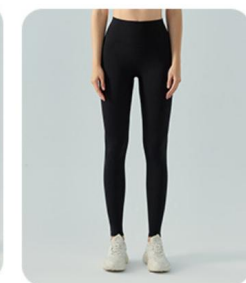

A woman with her hair in two braids is captured in a dynamic, forward-leaning pose, suggesting movement or a run. She is wearing a light-colored, long-sleeved, form-fitting top and dark-colored leggings. The background is a soft, light blue-grey gradient. The text 'Active Wear' is overlaid on the image in a bold, black, sans-serif font.

Active Wear

Item No. DWTS124116
Fabric: 85%cotton 5%polyester
Size: S-M-L-XL

QTY	PRICE
sample price	6.4 usd/pcs

Item No. DWTS124101
Fabric: 80%nylon 20%spandex
Size: S-M-L-XL

QTY	PRICE
sample price	7.9 usd/pcs

Item No. DSL638
Fabric: 78%polyester 22%spandex
Size: S-M-L-XL

QTY	PRICE
sample price	10.7 usd/pcs

Item No. DSP710 **FLEECE**
Fabric: 80%nylon 20%spandex
Size: S-M-L-XL

QTY	PRICE
sample price	8.5 usd/pcs

Item No. DSP687

Fabric: 81%nylon 19%spandex

Size: S-M-L-XL

QTY	PRICE
sample price	10.6 usd/pcs

Item No. DWPS124025
Fabric: 80%nylon 20%spandex
Size: S-M-L-XL

QTY	PRICE
sample price	9.1 usd/pcs

Item No. DSL651