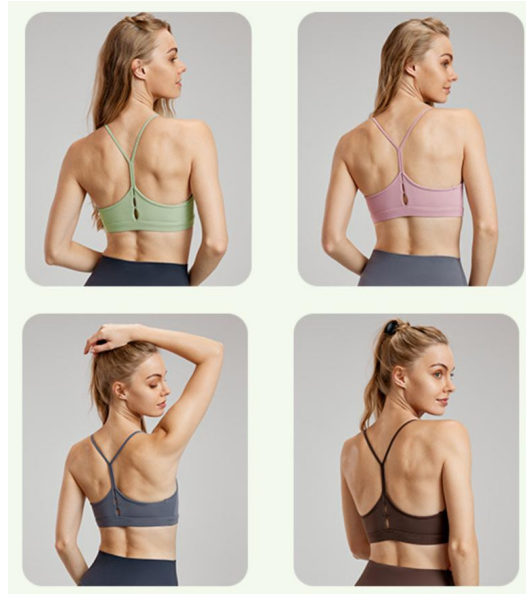

Item No. DWBS124091
Fabric: 80%nylon 20%spandex
Size: S-M-L-XL

QTY	PRICE
sample price	6.8 usd/pcs