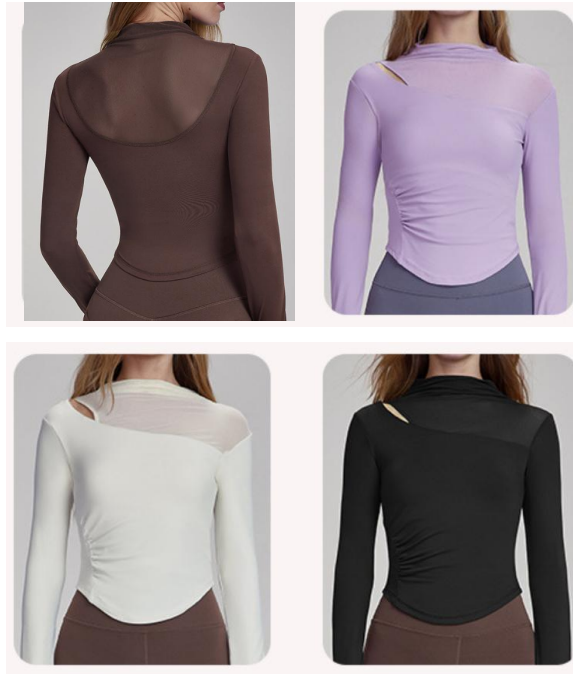

Item No. DWLS124060
Fabric: 80%nylon 20%spandex
Size: S-M-L-XL

QTY	PRICE
sample price	9.8 usd/pcs