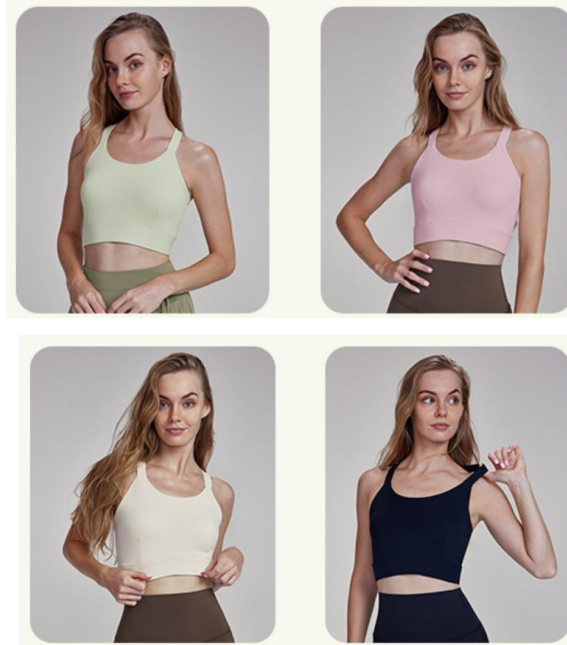

Item No. DWBS124067
Fabric: 80%nylon 20%spandex
Size: S-M-L-XL

QTY	PRICE
sample price	7.4 usd/pcs