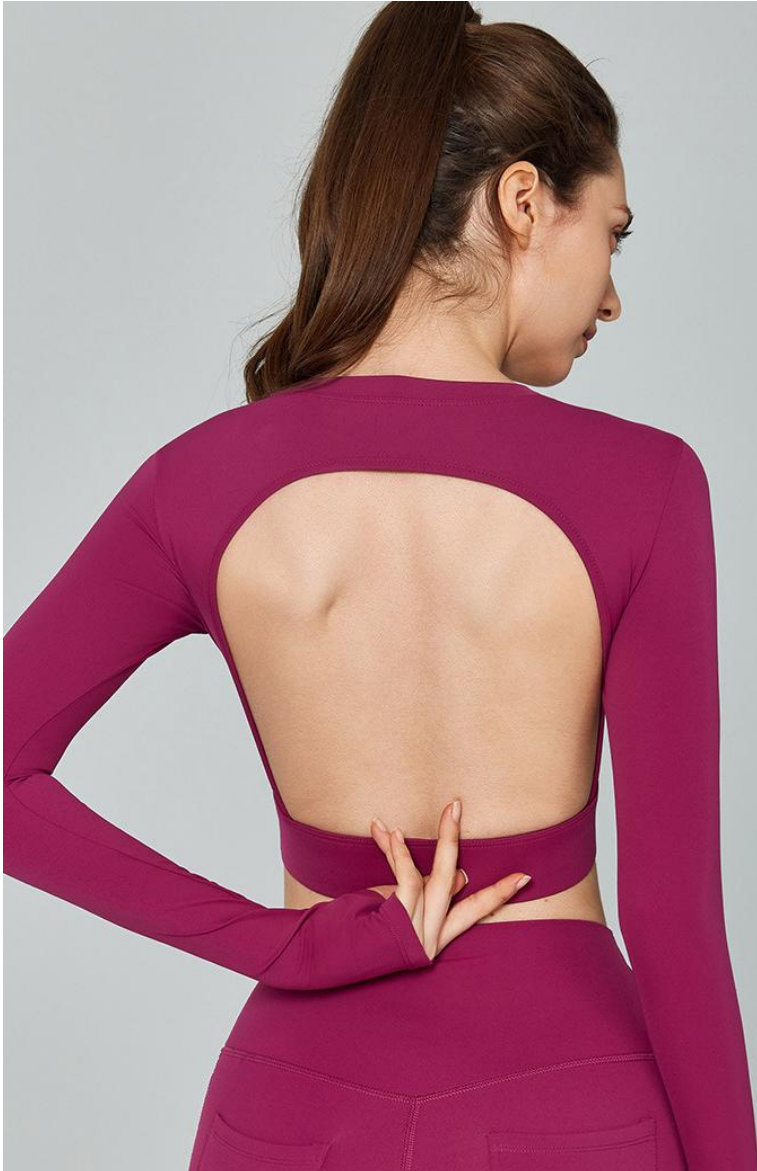

Item No. DWTS124115
Fabric: 80%nylon 20%spandex
Size: S-M-L-XL

QTY	PRICE
sample price	9.1 usd/pcs