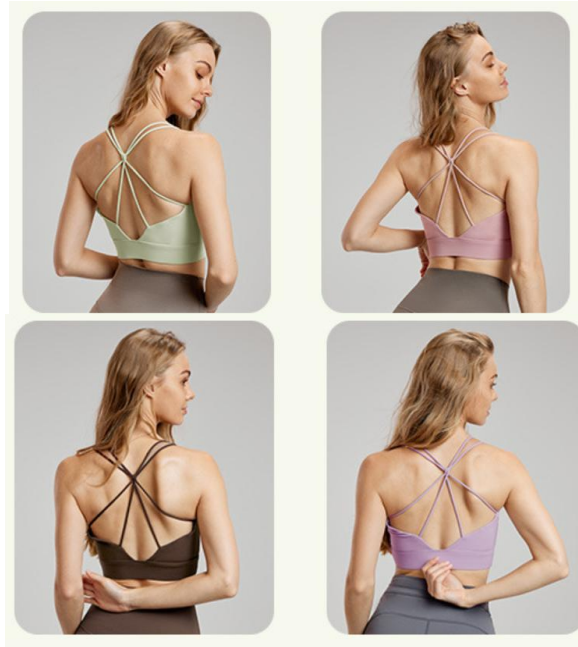

Item No. DWBS124081
Fabric: 80%nylon 20%spandex
Size: S-M-L-XL

QTY	PRICE
sample price	8.5 usd/pcs